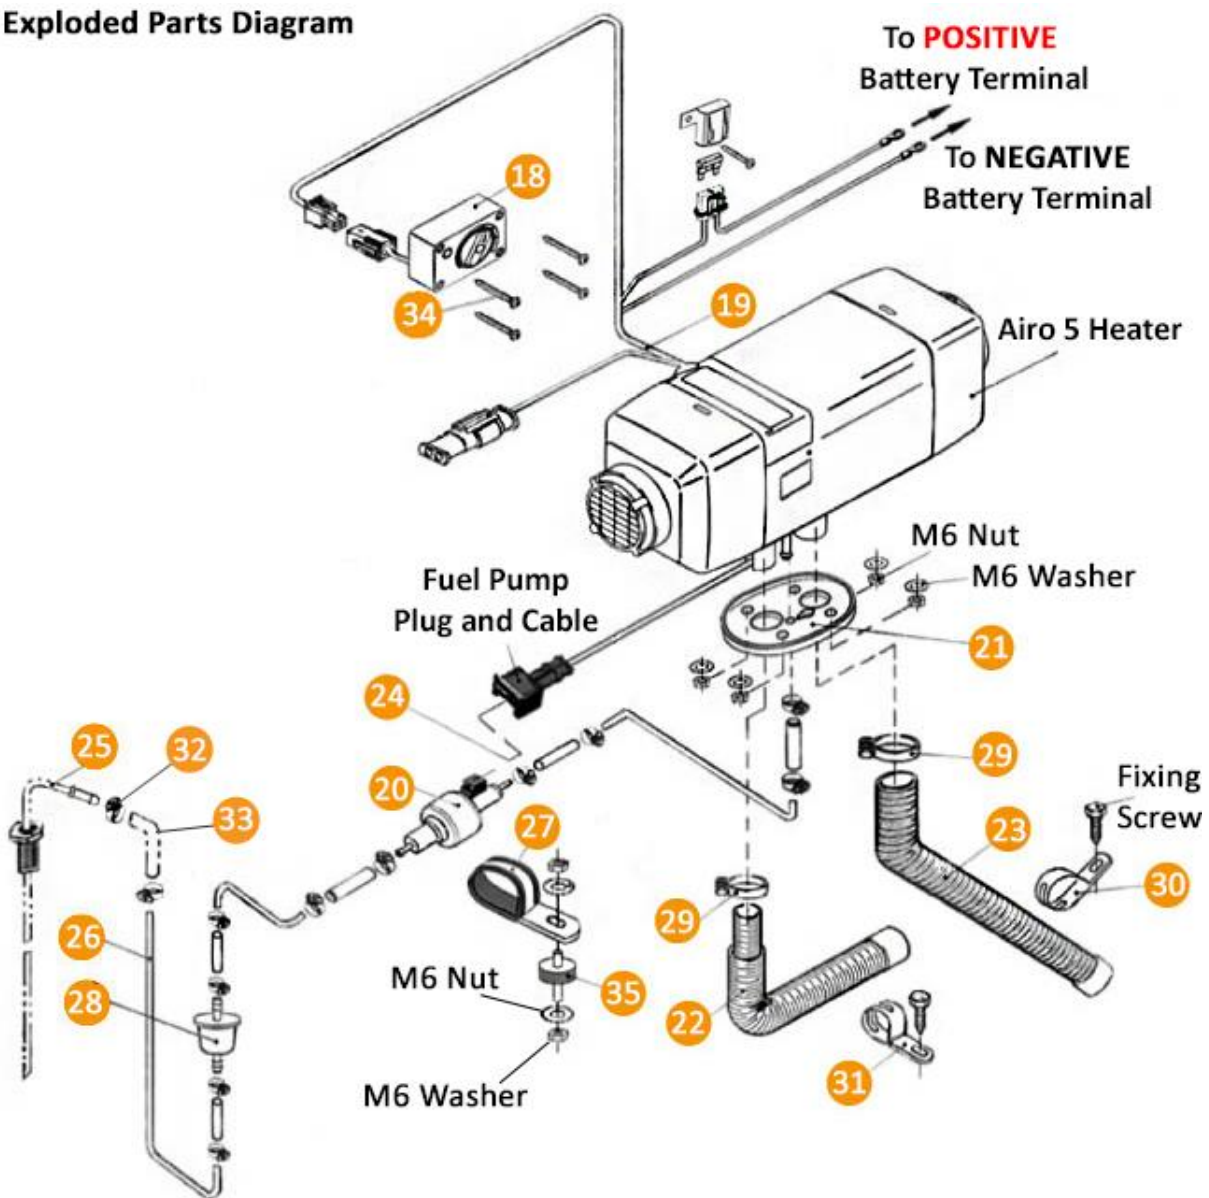

MV Airo 5 Accessory Parts

Exploded Heater Parts Diagram

Exploded Parts Diagram

- 18. Control Switch
- 19. Main Wiring Harness
- 20. Fuel Pump
- 21. Mounting Gasket
- 22. Combustion Air Inlet Pipe
- 23. Exhaust Pipe
- 24. Fuel Pump Extension Loom
- 25. Fuel Standpipe
- 26. Fuel Pipe

- 27. Fuel Pump Bracket
- 28. Fuel Filter
- 29. Exhaust Pipe Clip
- 30. Exhaust Pipe Fixing Clip
- 31. Air Inlet Fixing Clip
- 32. Fuel Line Connector Clamp
- 33. Fuel Line Connector
- 34. Control Switch Fixing Screw
- 35. Anti-Vibration Mount