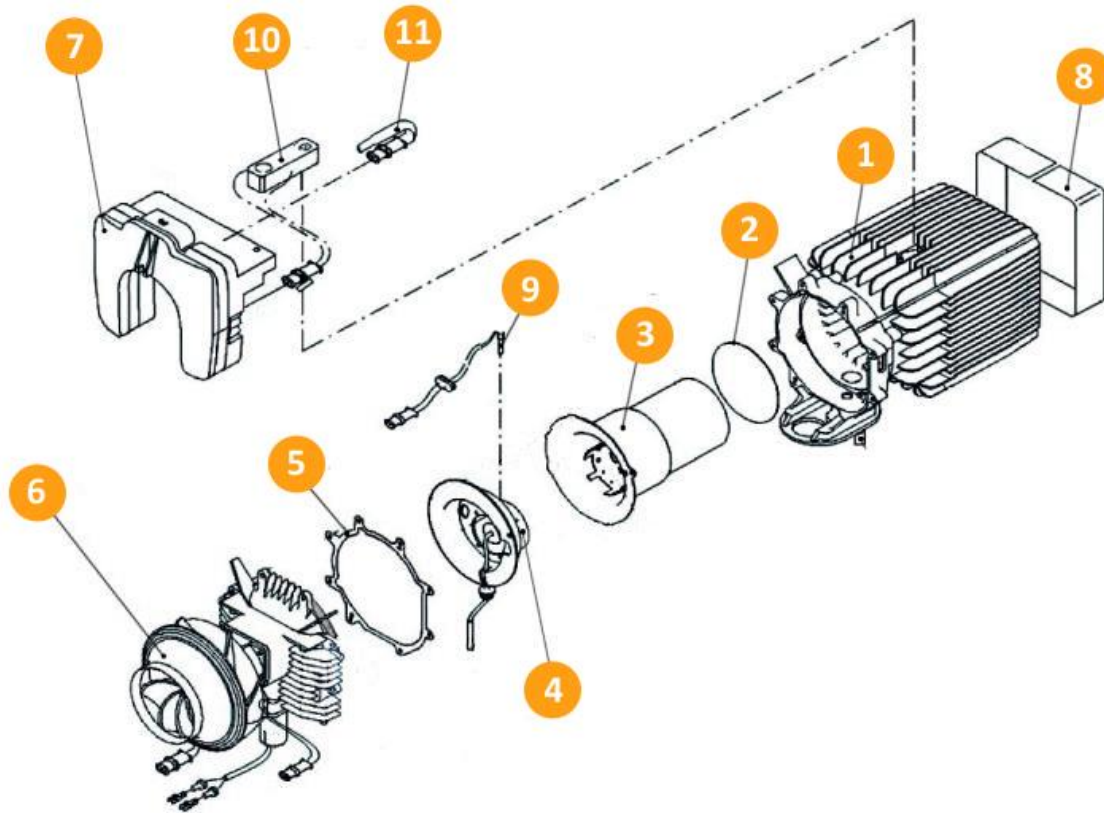

MV Airo 5 Heater Parts

Exploded Heater Parts Diagram

- 1) Heat Exchanger
- 2) O-Ring
- 3) Combustion Chamber
- 4) Burner Assembly
- 5) Heat Exchanger Seal
- 6) Fan Motor Assembly (includes combustion supporting fan blades and the heating fan blade wheel)

- 7) ECU
- 8) Insulating Mat
- 9) Glow Pin
- 10) Overheat Sensor
- 11) Temperature Sensor

- 12) Junction box cover
- 13) Top hood-shape cover
- 14) Air Outlet Cover
- 15) Bottom hood-shape cover
- 16) Air inlet Cover
- 17) Gril