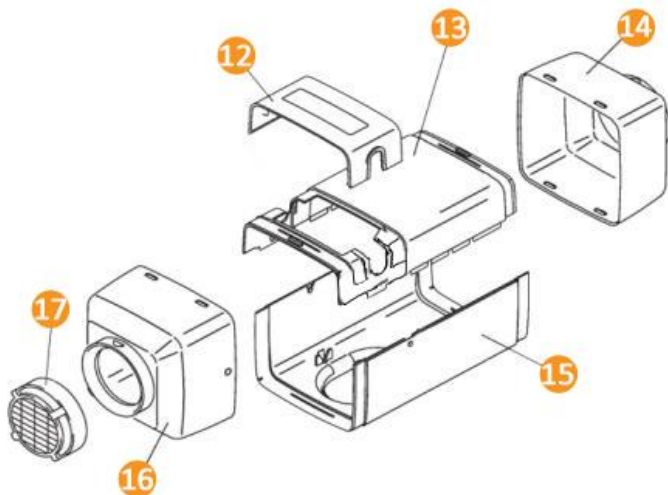

MV Airo 5 Heater Parts

Exploded Heater Parts Diagram

- 1) Heat Exchanger
- 2) O-Ring
- 3) Combustion Chamber
- 4) Burner Assembly
- 5) Heat Exchanger Seal
- 6) Fan Motor Assembly (includes combustion supporting fan blades and the heating fan blade wheel)

- 7) ECU
- 8) Insulating Mat
- 9) Glow Pin
- 10) Overheat Sensor
- 11) Temperature Sensor

- 12) Junction box cover
- 13) Top hood-shape cover
- 14) Air Outlet Cover
- 15) Bottom hood-shape cover
- 16) Air inlet Cover
- 17) Gril