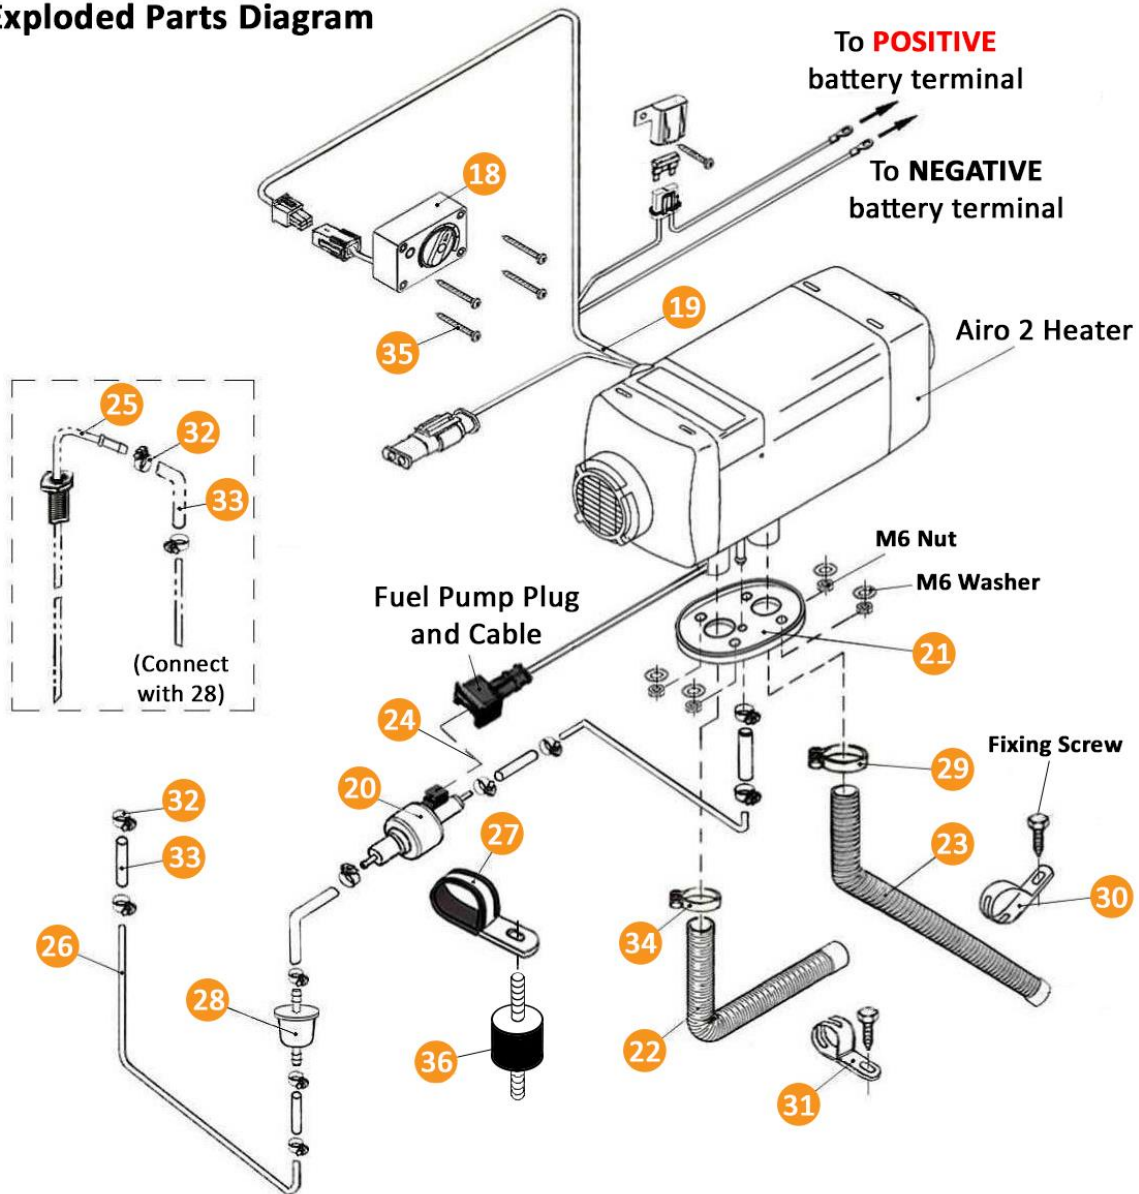

MV Airo 2 Accessory Parts

Exploded Heater Parts Diagram

Exploded Parts Diagram

- 18. Control Switch
- 19. Main Wiring Harness
- 20. Fuel Pump
- 21. Mounting Gasket
- 22. Combustion Air Inlet Pipe
- 23. Exhaust Pipe
- 24. Fuel Pump Extension Loom
- 25. Fuel Standpipe
- 26. Fuel Pipe
- 27. Fuel Pump Bracket

- 28. Fuel Filter
- 29. Exhaust Pipe Clamp
- 30. Exhaust Pipe Fixing Clamp
- 31. Air Inlet Pipe Fixing Clamp
- 32. Fuel Line Connector Clamp
- 33. Fuel Line Connector
- 34. Air Inlet Pipe Clamp
- 35. Control Switch Fixing Screw
- 36. M6 Anti-Vibration Mount