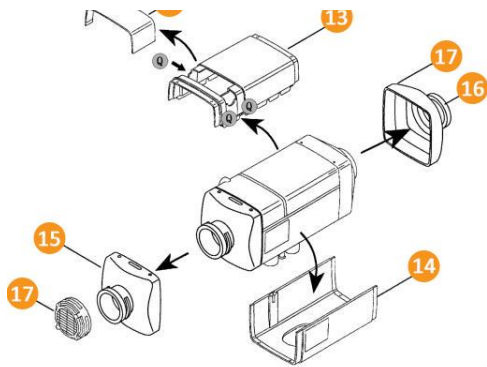

MV Airo 2 Heater Parts

Exploded Heater Parts Diagram

- 1. Heat Exchanger Assembly
- 3. Combustion Chamber
- 5. Gasket 2
- 7. Insulating Bush
- 9. Fresh Air Fan
- 11. Overheat Sensor

- 2. Gasket
- 4. Burner Assembly
- 6. Fan Motor Assembly
- 8. ECU
- 10. Glow Pin

Exploded Heater Covers Diagram

- 12. Junction Box Cover
- 13. Top Case
- 14. Bottom Case
- 15. Inlet Cover
- 16. Outlet Cover
- 17. Grill

Add on Diagram

- 18. Control Switch
- 19. Main Wiring Harness
- 20. Fuel Pump