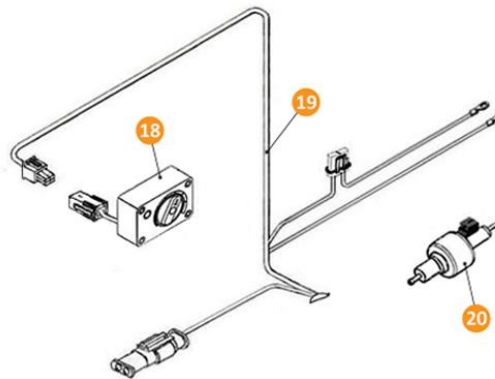

MV Airo 2 Heater Parts

Exploded Heater Parts Diagram

- 1. Heat Exchanger Assembly
- 3. Combustion Chamber
- 5. Gasket 2
- 7. Insulating Bush
- 9. Fresh Air Fan
- 11. Overheat Sensor

- 2. Gasket
- 4. Burner Assembly
- 6. Fan Motor Assembly
- 8. ECU
- 10. Glow Pin

Exploded Heater Covers Diagram

- 12. Junction Box Cover
- 13. Top Case
- 14. Bottom Case
- 15. Inlet Cover
- 16. Outlet Cover
- 17. Grill

Add on Diagram

- 18. Control Switch
- 19. Main Wiring Harness
- 20. Fuel Pump