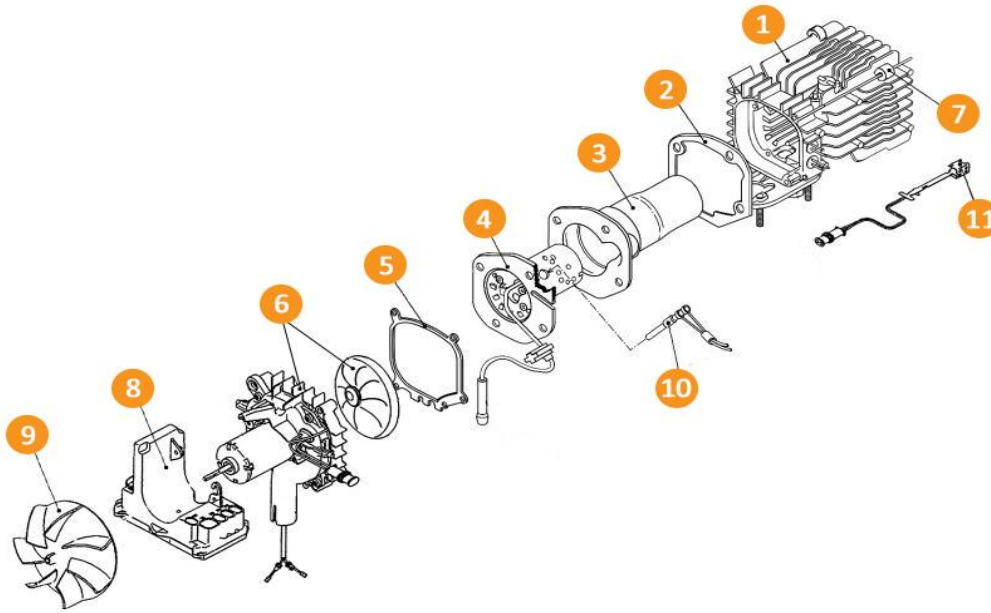

MV Airo 2 Heater Parts

Exploded Heater Parts Diagram

- 1. Heat Exchanger Assembly
- 3. Combustion Chamber
- 5. Gasket 2
- 7. Insulating Bush
- 9. Fresh Air Fan
- 11. Overheat Sensor

- 2. Gasket
- 4. Burner Assembly
- 6. Fan Motor Assembly
- 8. ECU
- 10. Glow Pin

Exploded Heater Covers Diagram

- 12. Junction Box Cover
- 13. Top Case
- 14. Bottom Case
- 15. Inlet Cover
- 16. Outlet Cover
- 17. Grill

Add on Diagram

- 18. Control Switch
- 19. Main Wiring Harness
- 20. Fuel Pump