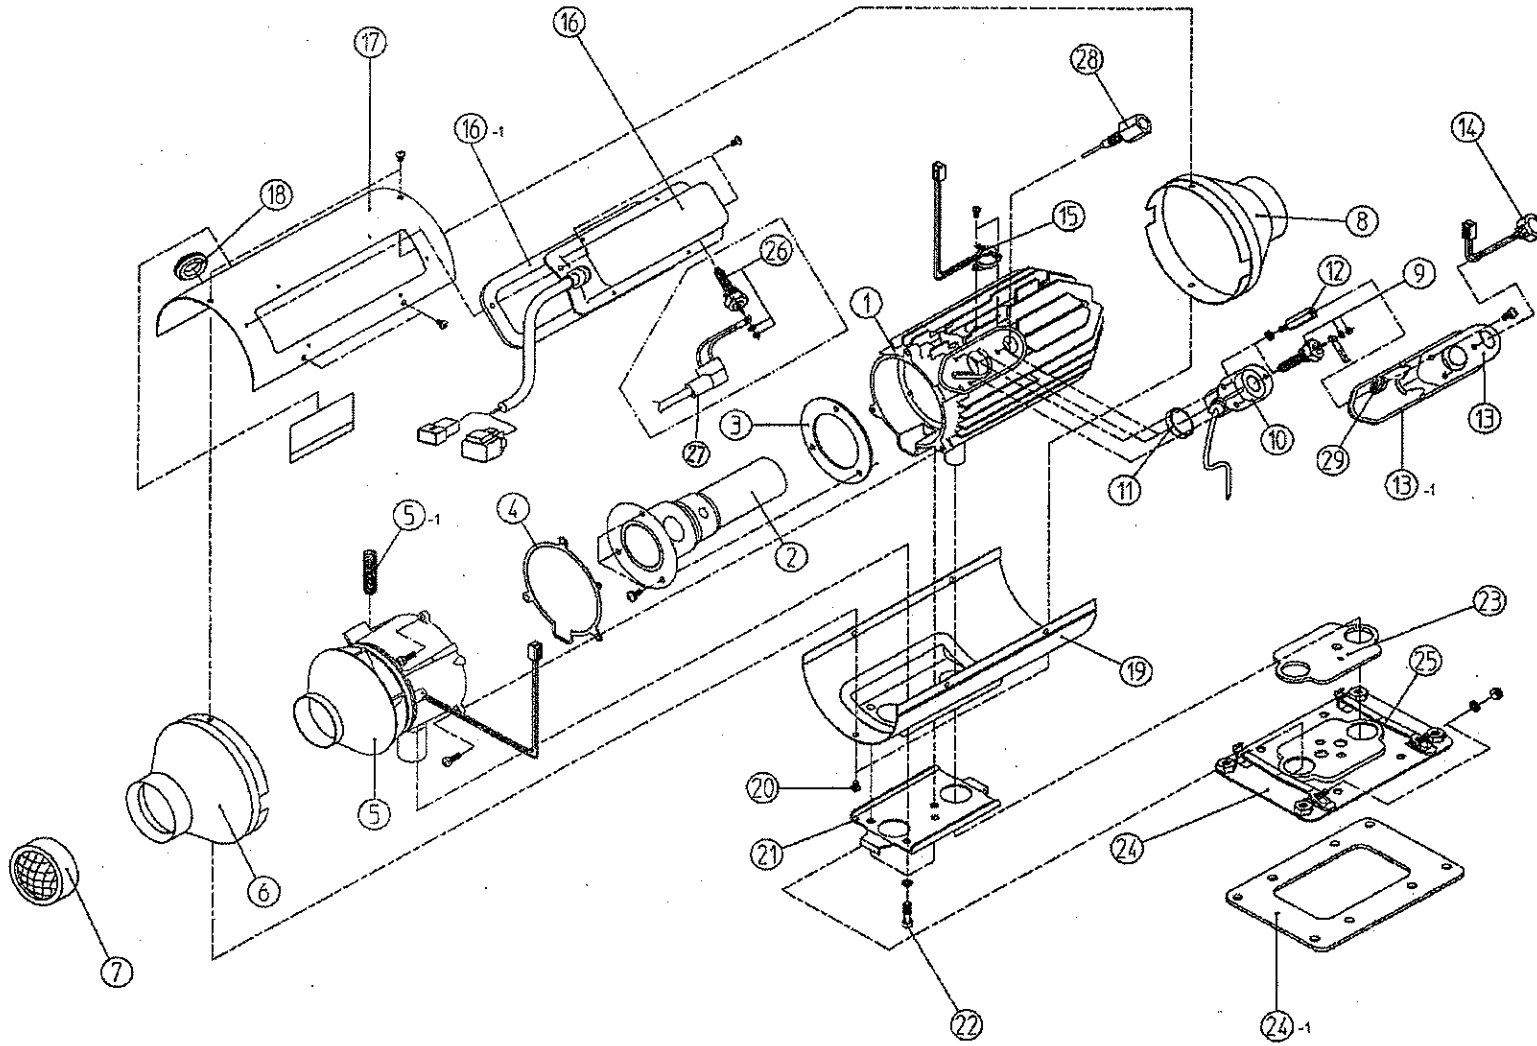

HEATER MYH16

HEATER MYH16

Re	NAME	12V	24V	Qty	Re	NAME	12V	24V	Qty
1	Heat Exchanger	547003B	←	1	19	Lower Case	547002	←	1
2	Combustion Chamber	547075	←	1	20	Tapping Screw	001146	←	12
3	Packing	011119	←	1	21	Plate	547011A	←	1
4	Packing	012083	←	1	22	Boult	001155	←	3
5	Motor Assy	050010A	050008A	1	23	Base Packing	012075	←	1
5-1	Boult for air adjustment	001153	←	1	24	Base Assy	547076	←	1
6	Housing Bent Assy	547010A	←	1	24-1	Base Packing	012090	←	1
7	Protector Assy	547039A	←	1	25	Spring	547014	←	2
8	Housing Bent Assy	547007A	←	1	26	Glow Resistance	—	060197	1
9	Glow Plug	061121	←	1	27	Cap	—	015049	1
10	Glow Plug Boss Assy	547072A	←	1	28	Wind Assy	547283	←	1
11	Ring	547073	←	1	29	Groumet	018145	←	1
12	Joint Boult	001154	←	3					
13	Cover B	547287	←	1					
13-1	Packing	013354A	←	1					
14	Flame Sensor Assy	059279	←	1					
15	Thermostat Assy	059270	←	1					
16	Plug Cover Assy	547288	547289	1					
16-1	Packing	013353A	←	1					
17	Upper Cover	547001A	←	1					
18	Rubber Cap	018017	←	1